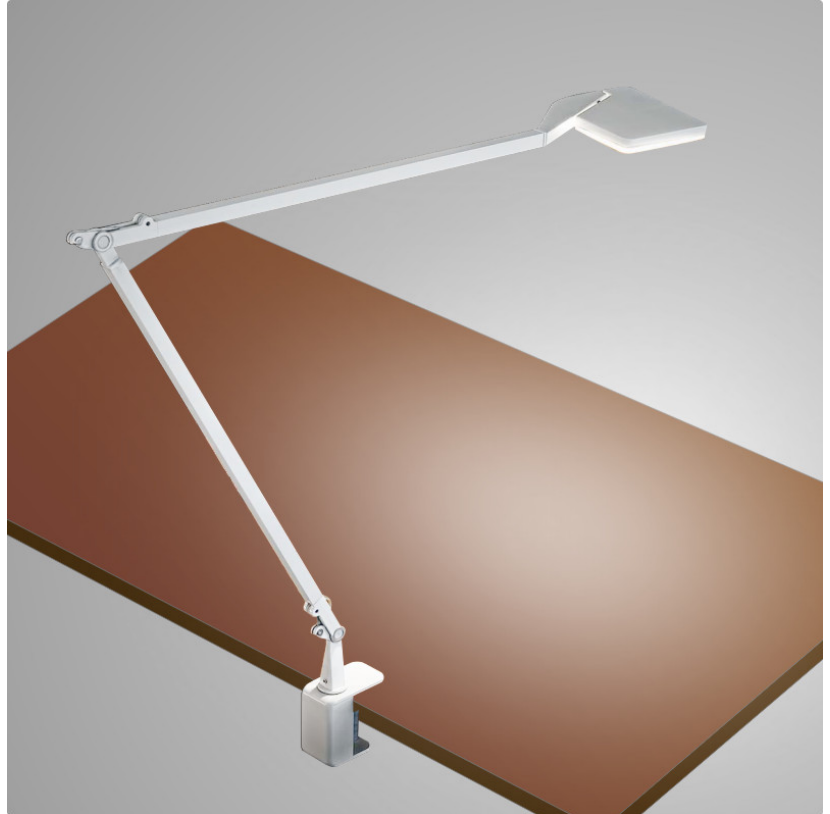

JACKIE - WITH CLAMP PORTABLE

D84355-WHI

PROJECT
TYPE
NOTES
QUANTITY
DATE

GENERAL

Series: Jackie
Subseries: Jackie - with Clamp
Brand: Panzeri
Division: Design
Mounting Type: Portable
Mounting Location: Table
Subcategory: Task

PHYSICAL

Shape: Abstract
Length (mm): 590
Length (in): 23 1/4
Height (mm): 530
Height (in): 20 7/8
Light Distribution: Adjustable / Direct
Weight (kg): 0.825
Weight (lbs): 1.82
Fixture Material: Aluminum Die Cast

ELECTRICAL

Lamp Type: LED
Input Wattage (W): 10
Dimming: 5-Step Touch Dimming
Driver Location: Inline Transformer Plug
Input Voltage (V): 120
Output Voltage (V): 24

LED

Color Temperature (°K): 3000
Max. Delivered Lumen (lm): 526
Nominal Lumen (lm): 600
CRI: >90 CRI
Lamp Life (hrs): 50000

OPTICAL

RATINGS AND CERTIFICATIONS
Certified By: CSA Certified to UL and CSA Standards
IP rating: IP40

10.5cm
(4 1/8")

59cm (23 1/4")