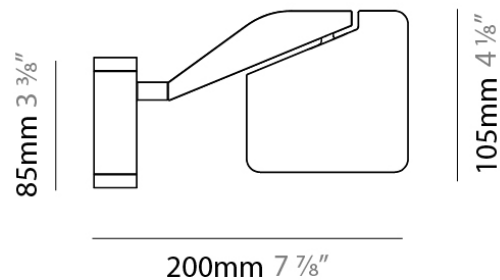

JACKIE SURFACE

D83410-TIM

PROJECT

TYPE

NOTES

QUANTITY

DATE

GENERAL

Series: Jackie

Brand: Panzeri

Division: Design

Mounting Type: Surface

Mounting Location: Wall

Subcategory: Task

PHYSICAL

Shape: Abstract

Length (mm): 105

Length (in): 4 1/8

Width (mm): 105

Width (in): 4 1/8

Height (mm): 105

Height (in): 4 1/8

Extension (mm): 200

Extension (in): 7 7/8

Light Distribution: Adjustable / Direct

Weight (kg): 0.525

Weight (lbs): 1.157

Diffuser: Acrylic - satin finish

Fixture Material: Aluminum Die Cast

ELECTRICAL

Lamp Type: LED

Input Wattage (W): 10

Total Output Wattage (W): 8

Dimming: 5-Step Touch Dimming

Driver Included: Yes

Driver Location: Integrated

Driver Type: Constant Current 120Vac

Driver Class: Class 2

Input Voltage (V): 120

Output Voltage (V): 24

LED

Number of LEDs: 1

Color Temperature (°K): 3000

Max. Delivered Lumen (lm): 526

Nominal Lumen (lm): 600

CRI: >90 CRI

Efficiency (%): 87.667

Efficacy (lm/w): 52.6

Lamp Life (hrs): 50000

OPTICAL

Optic°: Diffused

RATINGS AND CERTIFICATIONS

Certified By: CSA Certified to UL and CSA Standards

IP rating: IP40