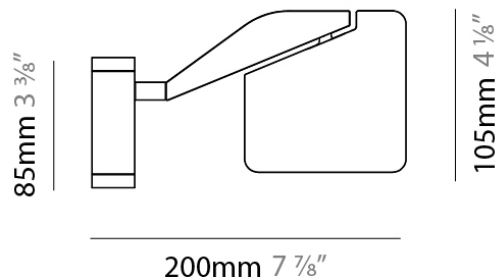

JACKIE SURFACE

D83410-BLK

PROJECT _____

TYPE _____

NOTES _____

QUANTITY _____

DATE _____

GENERAL

Series: Jackie

Brand: Panzeri

Division: Design

Mounting Type: Surface

Mounting Location: Wall

Subcategory: Task

PHYSICAL

Shape: Abstract

Length (mm): 105

Length (in): 4 1/8

Width (mm): 105

Width (in): 4 1/8

Height (mm): 105

Height (in): 4 1/8

Extension (mm): 200

Extension (in): 7 7/8

Light Distribution: Adjustable / Direct

Weight (kg): 0.525

Weight (lbs): 1.157

Diffuser: Acrylic - satin finish

Fixture Material: Aluminum Die Cast

ELECTRICAL

Input Wattage Range: 10 - 19 W

Lamp Type: LED

Input Wattage (W): 10

Total Output Wattage (W): 8

Dimming: 5-Step Touch Dimming

Driver Included: Yes

Driver Location: Integrated

Driver Type: Constant Current - 120Vac

Driver Class: Class 2

Input Voltage (V): 120

Output Voltage (V): 24

LED

Number of LEDs: 1

Color Temperature (°K): 3000

Max. Delivered Lumen (lm): 526

Nominal Lumen (lm): 600

CRI: >90 CRI

Efficiency (%): 87.667

Efficacy (lm/w): 52.6

Lamp Life (hrs): 50000

OPTICAL

Optic°: Diffused

RATINGS AND CERTIFICATIONS

Certified By: CSA Certified to UL and CSA Standards

IP rating: IP40